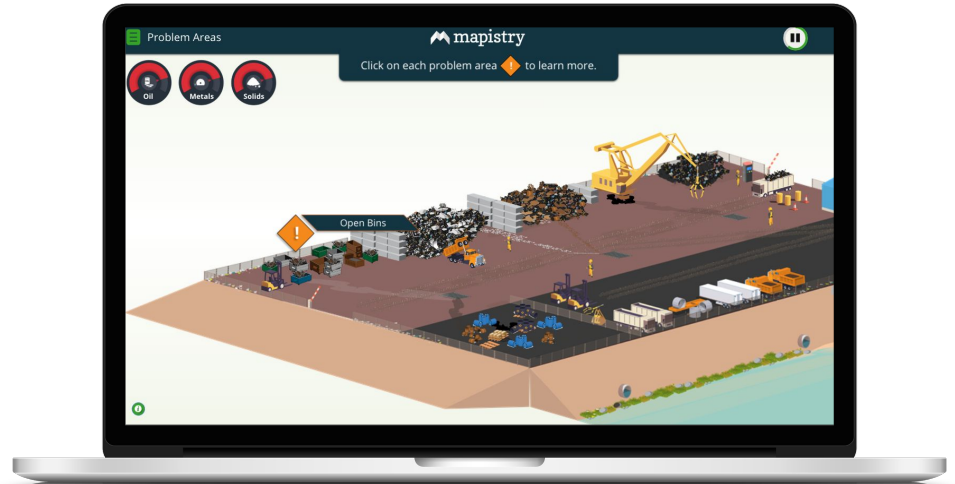

“Training” vs. eLearning

“Powerpoint Karaoke”

- Text only
- Reading directly from the slide
- No interaction
- No learning
- ZzZ and daydreaming

What we do at Mapistry!