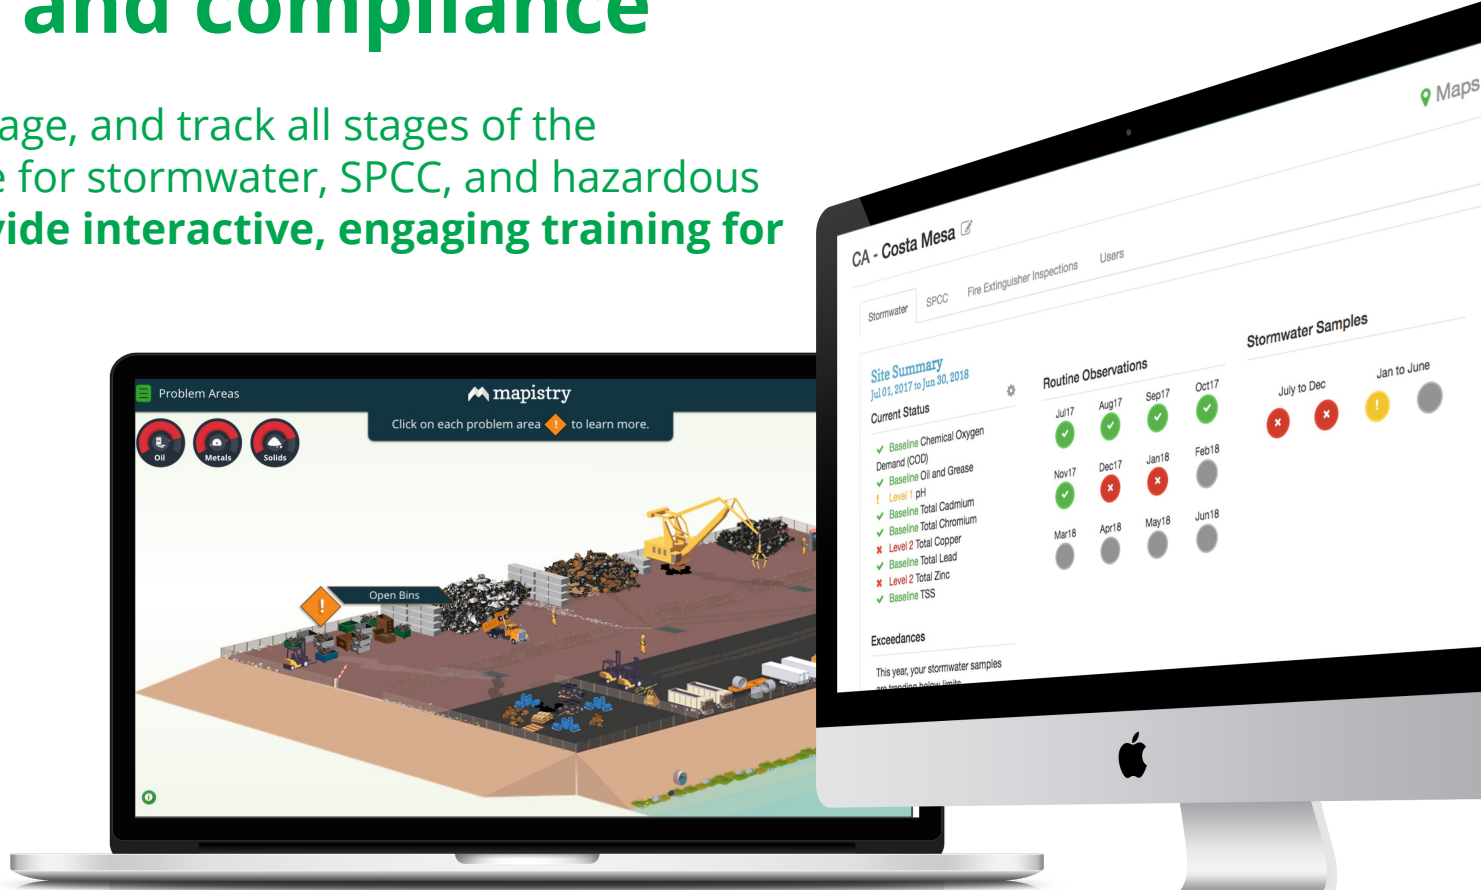

## TECHNOLOGY

### Environmental Compliance Platform

Centralizing your compliance data, records, and history with Mapistry helps minimize costly risks while ensuring the integrity, effectiveness, and efficiency of your compliance programs. Some of the world's most innovative industrial manufacturers use Mapistry to achieve multi-site compliance.

# Leading industrial manufacturing companies use Mapistry solutions

Trusted By:

# Single platform for continuous risk reduction and compliance

Easily capture, manage, and track all stages of the compliance lifecycle for stormwater, SPCC, and hazardous materials **plus provide interactive, engaging training for your employees!**